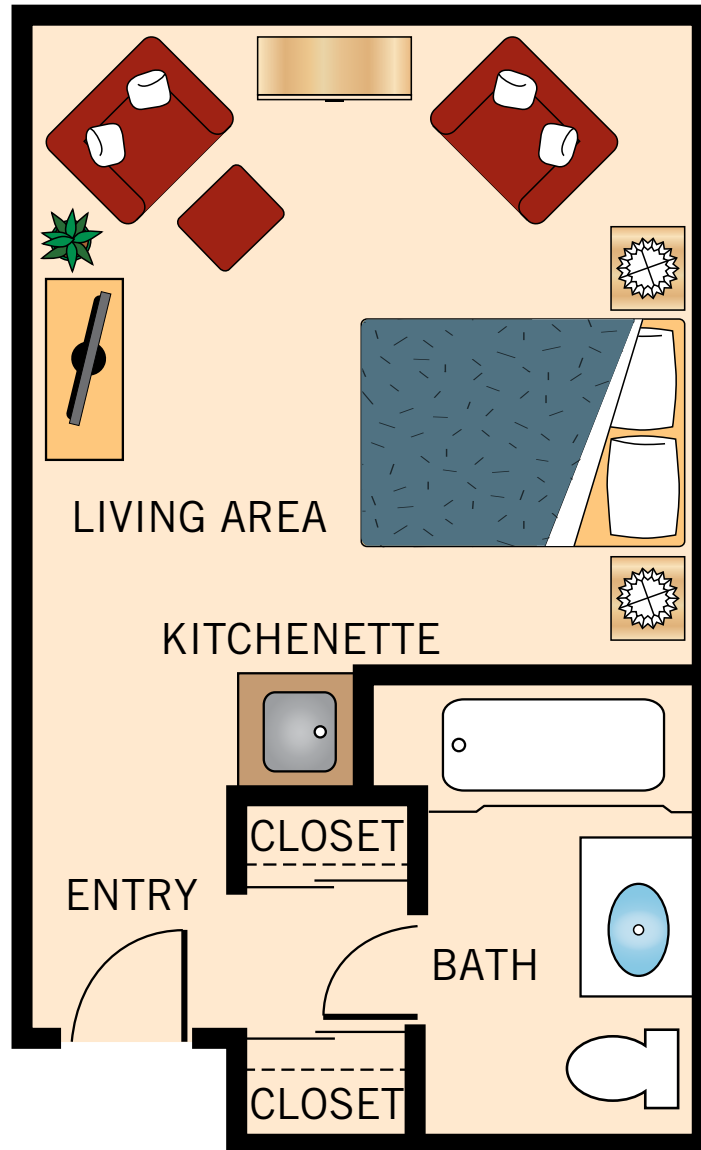

STUDIO

348 Square Feet

Floor plans are not to scale and are shown for comparative purposes only.
Actual apartment floor plans may have minor variations.

ONE BEDROOM
532 Square Feet

Floor plans are not to scale and are shown for comparative purposes only.
Actual apartment floor plans may have minor variations.

STUDIO

348 Square Feet

Floor plans are not to scale and are shown for comparative purposes only.
Actual apartment floor plans may have minor variations.