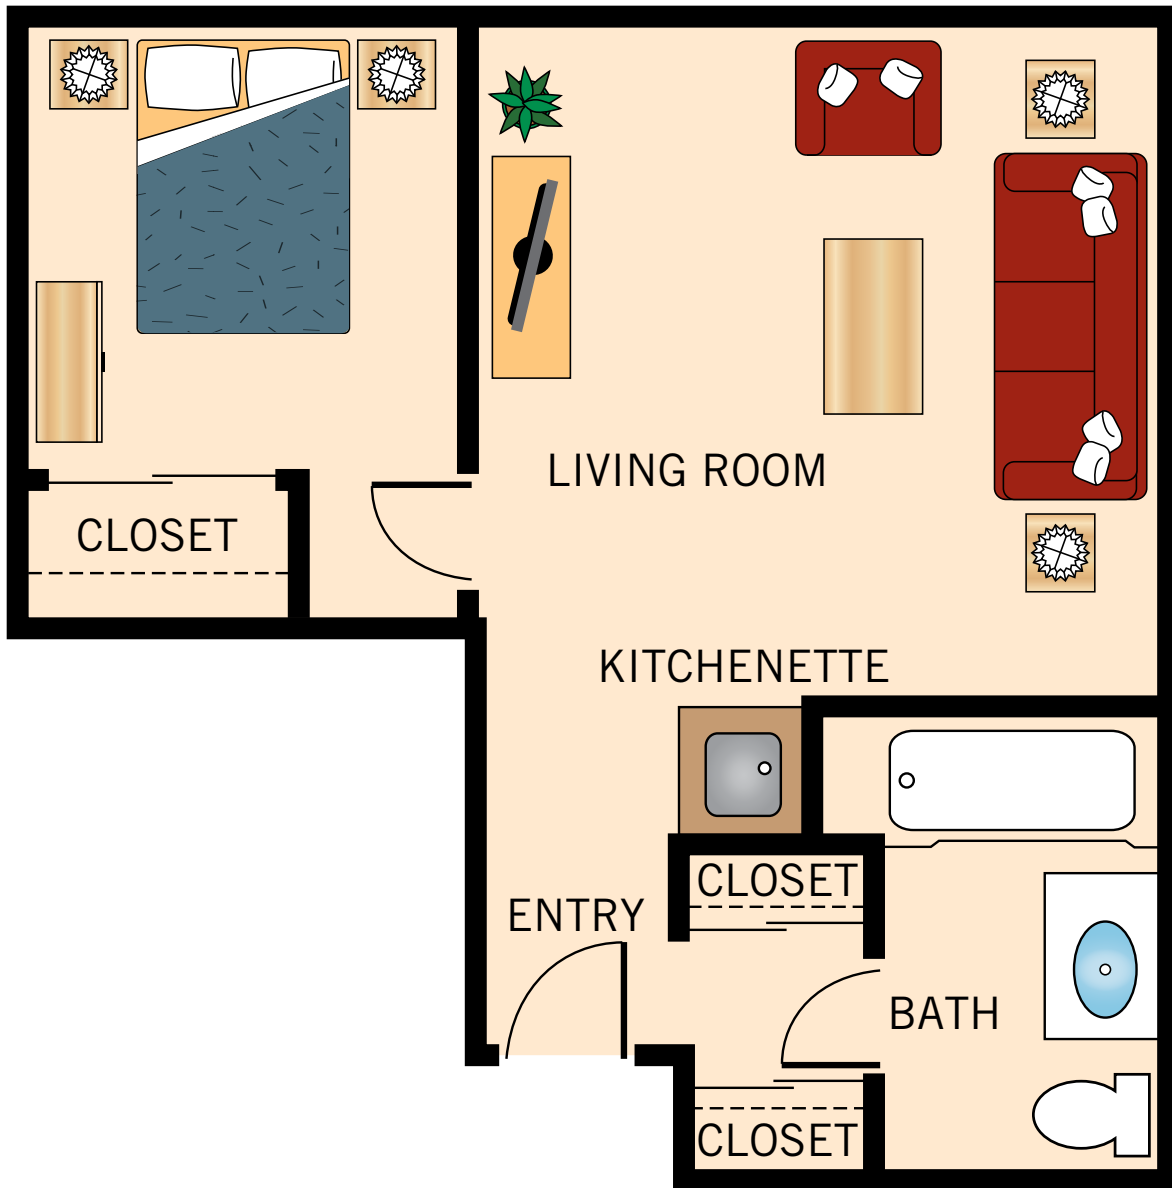

STUDIO

348 Square Feet

Floor plans are not to scale and are shown for comparative purposes only.
Actual apartment floor plans may have minor variations.

ONE BEDROOM
532 Square Feet

Floor plans are not to scale and are shown for comparative purposes only.
Actual apartment floor plans may have minor variations.

STUDIO

348 Square Feet

Floor plans are not to scale and are shown for comparative purposes only.
Actual apartment floor plans may have minor variations.